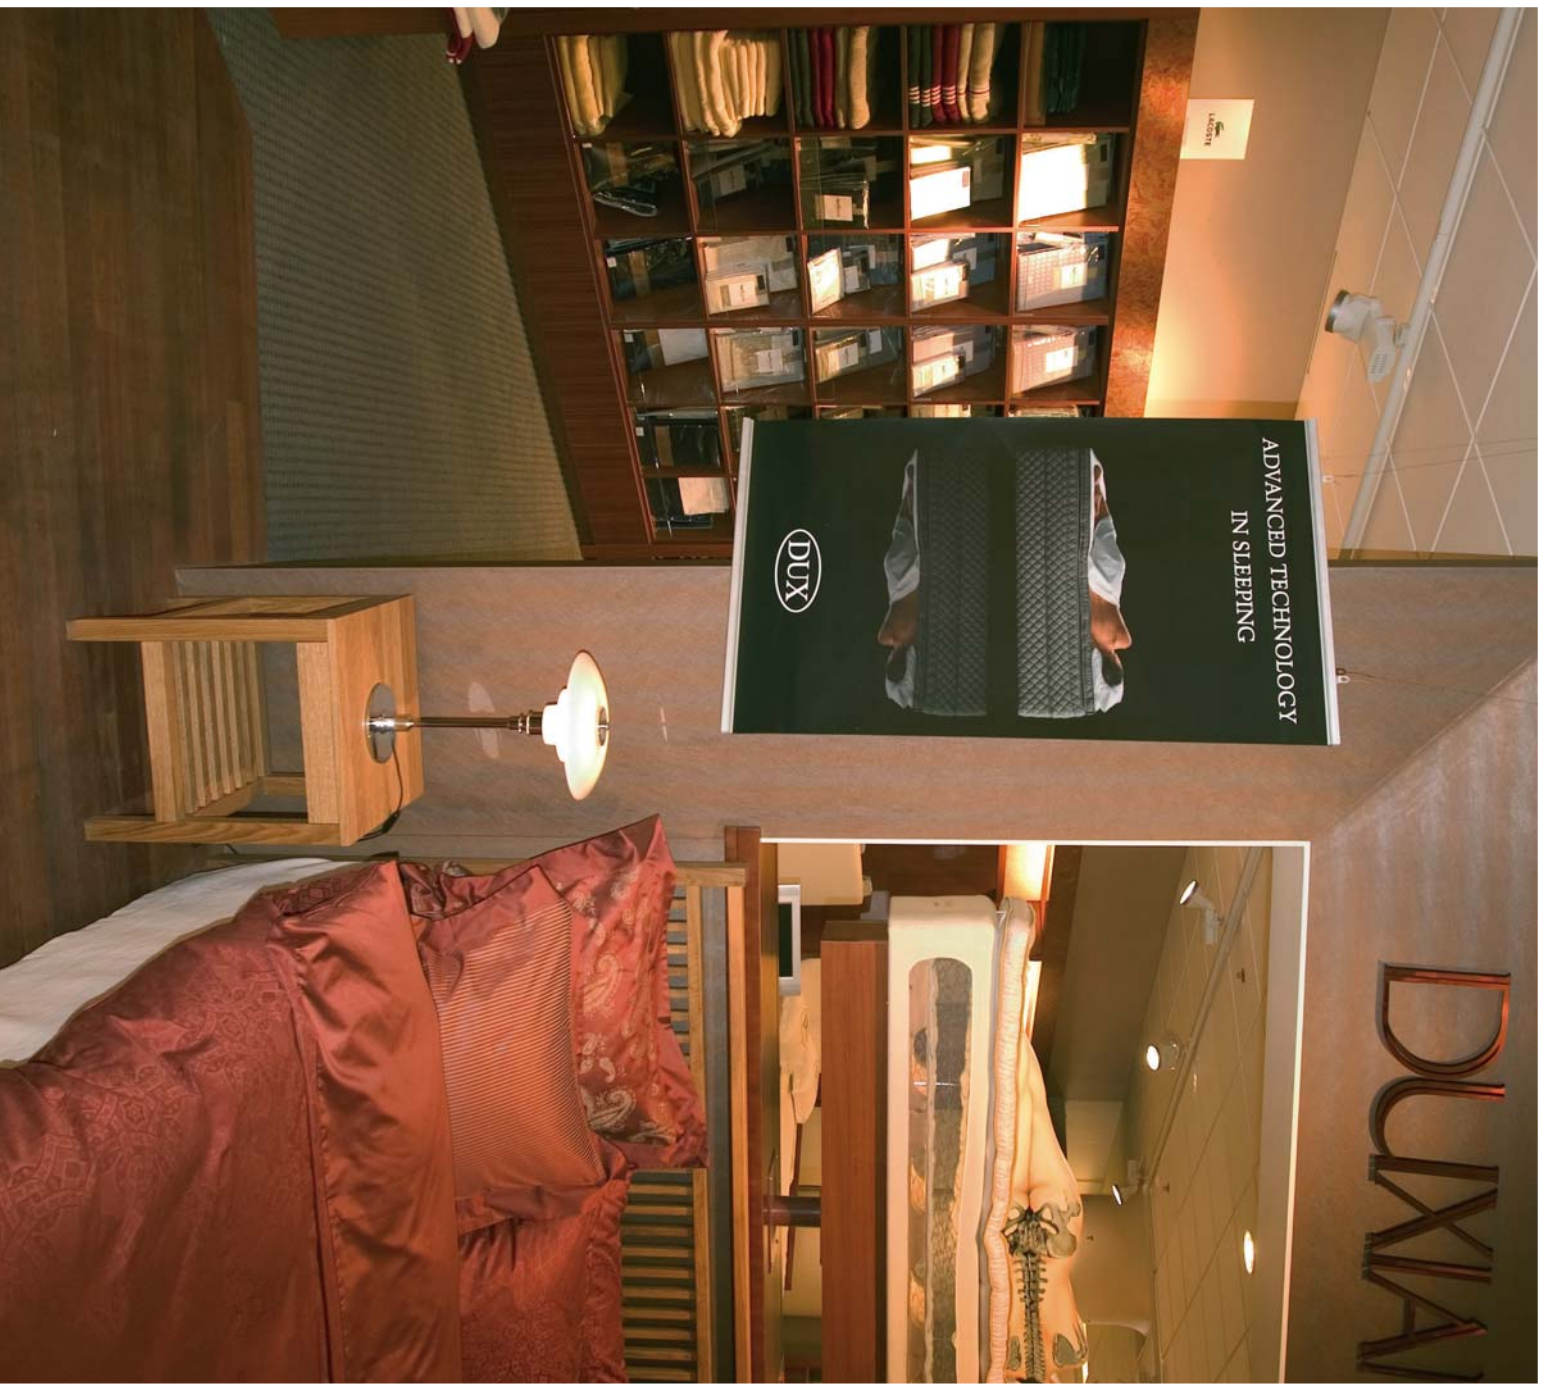

Expand PosterHolder

Bring your message to your target audience

expand[®]

expandmedia.com

Clip on

Ceiling

Wall

Expand PosterHolder

The Expand PosterHolder is easy to mount and is the perfect complement to further strengthen client campaigns. You can change ads in a snap with the Velcro profile. Expand PosterHolder's clamp profile is made for paper, cardboard, cloth, and plastic posters. You can easily change pictures and print new ads using offset, screening or digital printing. Expand PosterHolder is simply the

perfect medium for companies and organisations that want to be seen where their target groups are out and about. The Expand PosterHolder is an unsurpassed Pinpoint Media product, which maintains the same high quality and design as our other products.

Width: 50, 60, 70, 80 and 100 cm. Height: Flexible.